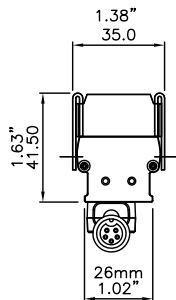

HB30 Series

LOUVERS

Model No.	Standard	LEDs/Unit	LEDs/Pitch		Louver Length(L)		Total Length	
	inch		mm	inch	mm	inch	mm	inch
HB30-12"-LOUVER	12	14LEDS	21.77mm	0.857"	297	18	306.8	12.1
HB30-24"-LOUVER	24	28LEDS			602	27	611.8	24.1
HB30-36"-LOUVER	36	42LEDS			906.6	36	916.4	36.1
HB30-48"-LOUVER	48	56LEDS			1201.4	45	1211.2	48.1

LTW Connector
Male

LTW Connector
Female