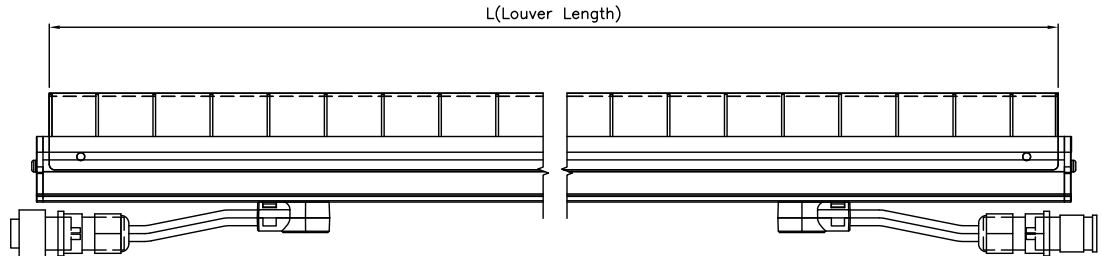

HB30 Series

LOUVERS

Model No.	Standard	LEDs/Unit	LEDs/Pitch		Louver Length(L)		Total Length	
	inch		mm	inch	mm	inch	mm	inch
HB30-12"-LOUVER	12	14LEDS	21.77mm	0.857"	297	18	306.8	12.1
HB30-24"-LOUVER	24	28LEDS			602	27	611.8	24.1
HB30-36"-LOUVER	36	42LEDS			906.6	36	916.4	36.1
HB30-48"-LOUVER	48	56LEDS			1201.4	45	1211.2	48.1

LTW Connector
Male

LTW Connector
Female