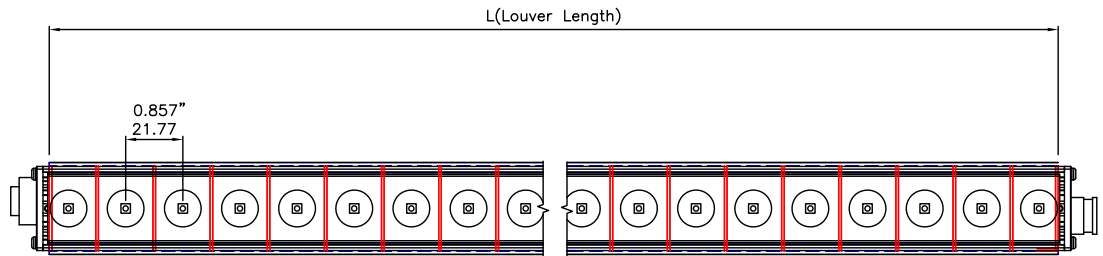

HB30 Series

LOUVERS

Model No.	Standard	LEDs/Unit	LEDs/Pitch		Louver Length(L)		Total Length	
	inch		mm	inch	mm	inch	mm	inch
HB30-12"-LOUVER	12	14LEDS	21.77mm	0.857"	297	18	306.8	12.1
HB30-24"-LOUVER	24	28LEDS			602	27	611.8	24.1
HB30-36"-LOUVER	36	42LEDS			906.6	36	916.4	36.1
HB30-48"-LOUVER	48	56LEDS			1201.4	45	1211.2	48.1

LTW Connector
Male

LTW Connector
Female