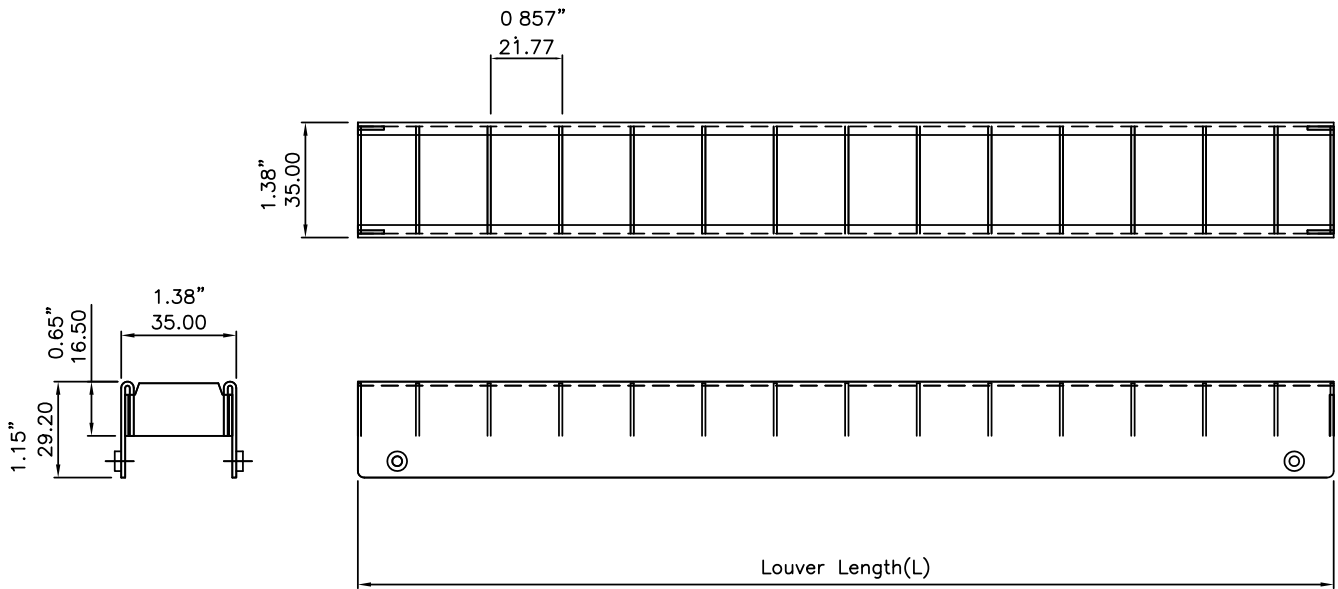

HB30 Series

LOUVERS

Model No.	Standard	LEDs/Unit	LEDs/Pitch		Louver Length(L)		Total Length	
	inch		mm	inch	mm	inch	mm	inch
HB30-12"-LOUVER	12	14LEDS	21.77mm	0.857"	297	18	306.8	12.1
HB30-24"-LOUVER	24	28LEDS			602	27	611.8	24.1
HB30-36"-LOUVER	36	42LEDS			906.6	36	916.4	36.1
HB30-48"-LOUVER	48	56LEDS			1201.4	45	1211.2	48.1

LTW Connector
Male

LTW Connector
Female