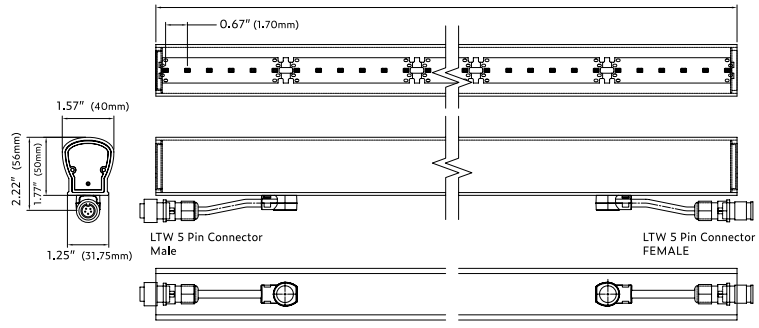

HB30PD SERIES

EXTERIOR/INTERIOR LED ARCHITECTURAL LINEAR LIGHTING

HB3024PD

Performance: 4.4w/ft | 346lm/ft
CCT: Static White
Control: 0-10v dimming
Fixture lengths: 12",24",36",48"

HB3018PD RGB

Performance: 6w/ft
CCT: RGB
Control: DMX self-addressing/fixture, 12", or 4"
Fixture lengths: 12",24",36",48"

HB3036PD RGBW

Performance: 6w/ft
CCT: RGBW
Control: DMX self-addressing/fixture, 12" or 6"
Fixture lengths: 12",24",36",48"

PROFILE

PROFILE

MOUNTING OPTIONS

- Stainless Flat Adjustable brackets
- Joiner clips for seamless look
- Row mounted or stand-alone