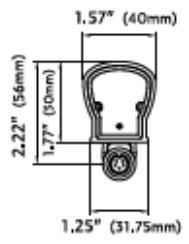

HB30PD SERIES

EXTERIOR/INTERIOR LED ARCHITECTURAL LINEAR LIGHTING

HB3024PD

Performance: 4.4w/ft | 346lm/ft
CCT: Static White
Control: 0-10v dimming
Fixture lengths: 12",24",36",48"

HB3018PD RGB

Performance: 6w/ft
CCT: RGB
Control: DMX self-addressing/fixture, 12", or 4"
Fixture lengths: 12",24",36",48"

HB3036PD RGBW

Performance: 6w/ft
CCT: RGBW
Control: DMX self-addressing/fixture, 12" or 6"
Fixture lengths: 12",24",36",48"

PROFILE

PROFILE

MOUNTING OPTIONS

- Stainless Flat Adjustable brackets
- Joiner clips for seamless look
- Row mounted or stand-alone