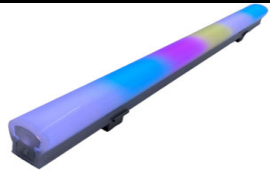

HB30PD SERIES

EXTERIOR/INTERIOR LED ARCHITECTURAL LINEAR LIGHTING

HB3024PD

Performance: 4.4w/ft | 346lm/ft
CCT: Static White
Control: 0-10v dimming
Fixture lengths: 12",24",36",48"

HB3018PD RGB

Performance: 6w/ft
CCT: RGB
Control: DMX self-addressing/fixture, 12", or 4"
Fixture lengths: 12",24",36",48"

HB3036PD RGBW

Performance: 6w/ft
CCT: RGBW
Control: DMX self-addressing/fixture, 12" or 6"
Fixture lengths: 12",24",36",48"

PROFILE

PROFILE

MOUNTING OPTIONS

- Stainless Flat Adjustable brackets
- Joiner clips for seamless look
- Row mounted or stand-alone