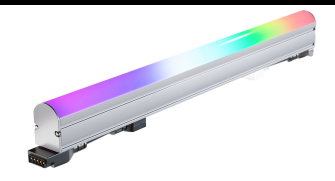

Performance: 6w/ft
Beam Angles: 120°
CCT: RGB
Control: DMX

HB3036ir