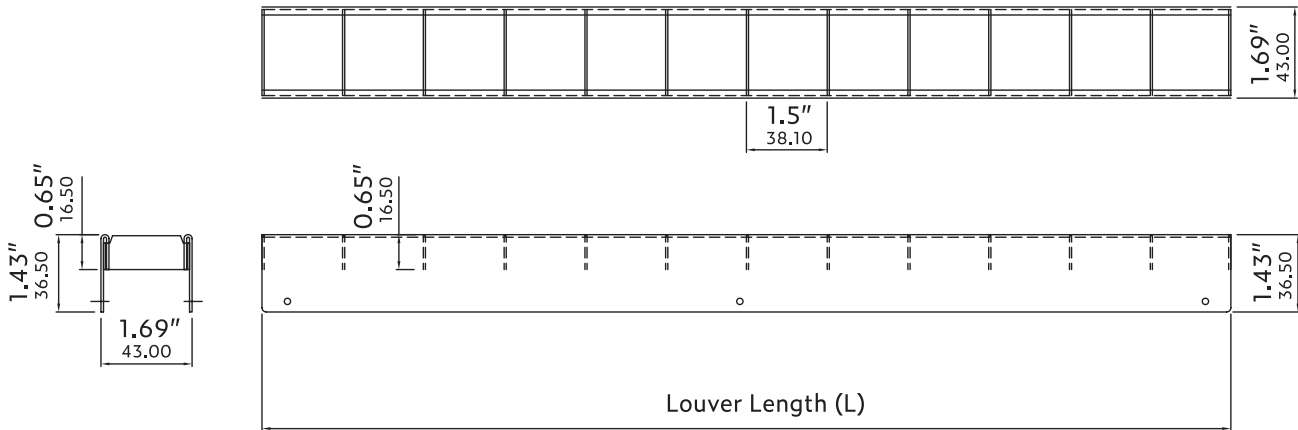

HB40 Series

LOUVERS

Model No.	Standard	LEDs/Unit	LEDs/Pitch		Louver Length(L)		Total Length	
	inch		mm	inch	mm	inch	mm	inch
HB40-10"-LOUVER	10	6LEDS	38.1mm	1.5"	229	9.0	256	10
HB40-19"-LOUVER	19	12LEDS			457	18	484	19
HB40-28"-LOUVER	28	18LEDS			685	27	712	28
HB40-37"-LOUVER	37	24LEDS			913	36	940	37
HB40-46"-LOUVER	46	30LEDS			1141	45	1168	46