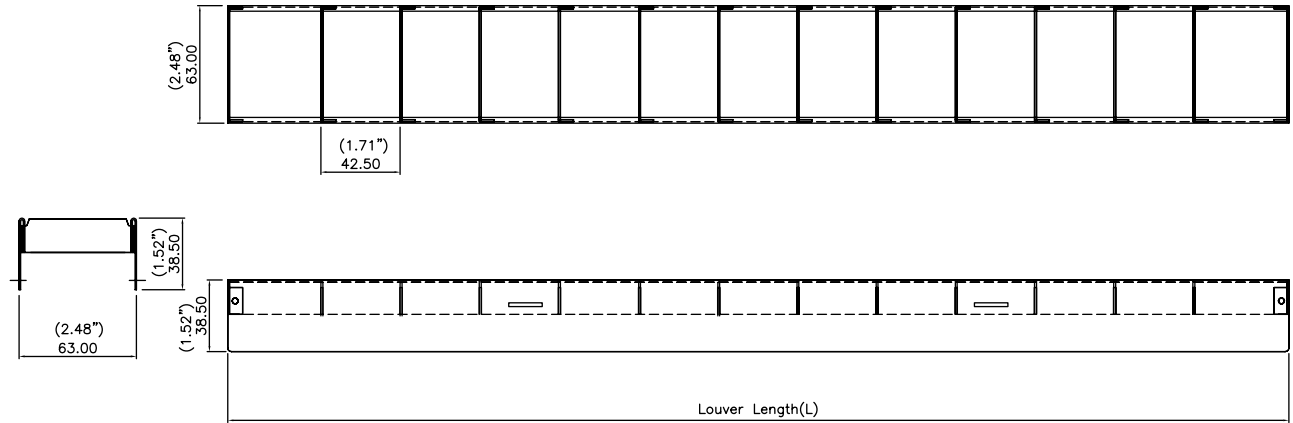

## LOUVERS

Model No.	Standard Inch	LEDs/Unit	LEDs/Pitch		Louver Length		Total Length	
HB50-12-louwer	12	6	42.5 mm	1.71 inch	309 mm	12.2 inch	321 mm	12.6 inch
HB50-24-louwer	24	12	42.5 mm	1.71 inch	607 mm	23.9 inch	619 mm	24.4 inch
HB50-36-louwer	36	18	42.5 mm	1.71 inch	905 mm	35.6 inch	917 mm	36.1 inch
HB50-48-louwer	48	24	42.5 mm	1.71 inch	1208 mm	47.6 inch	1220 mm	48 inch