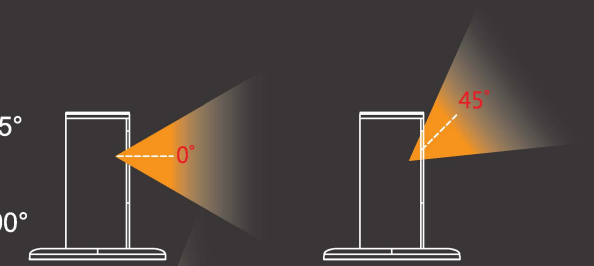

## Pathway & Area Lighting

**EL75DR**  
360° Illumination

AC12V, 5W/8W  
Ø3" Diameter  
Raised Height: 6"/12"/24"  
Frosted Lens for Soft Illumination

**EL70DR**  
360° Illumination

AC12V, 5W/8W  
Dimensions: 2.8"x2.8"  
Raised Height: 6"/12"/24"  
Frosted Lens for Soft Illumination

**EL70DD/S**  
Double/Single-sided Illumination

AC12V, 2.5W/5W  
Dimensions: 2.8"x2.8"  
Raised Height: 6"/12"/24"  
Beam Angles: 30°, 30x60°, 60°, 90°

**EL70DS-LW**  
Long Range Wide Beam Illumination

AC12V, 2.5W/5W  
Dimensions: 2.8"x2.8"  
Raised Height: 6"/12"/24"

**EL70DS-LN**  
Long Range Narrow Beam Illumination

AC12V, 2.5W/5W  
Dimensions: 2.8"x2.8"  
Raised Height: 6"/12"/24"

## Wallwash Lighting

**EL70U**  
Adjustable Up-Light

AC12V, 5W/8W  
Adjustable Projection Angle 0-45°  
Dimensions: 2.8"x2.8"  
Raised Height: 6"/12"/24"  
Beam Angles: 30°/30°x60°/60°/90°

**EL90U**  
120° Wide Beam Illumination