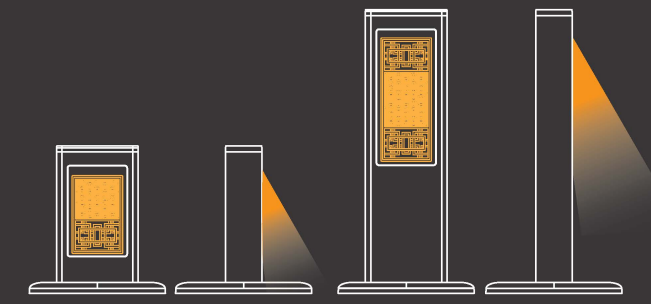

**EL70DD/S**  
Double/Single-sided Illumination

AC12V, 2.5W/5W  
Dimensions: 2.8"x2.8"  
Raised Height: 6"/12"/24"  
Beam Angles: 30°, 30x60°, 60°, 90°

**EL70DS-LW**  
Long Range Wide Beam Illumination

AC12V, 2.5W/5W  
Dimensions: 2.8"x2.8"  
Raised Height: 6"/12"/24"

## Wallwash Lighting

**EL70U**  
Adjustable Up-Light

AC12V, 5W/8W  
Adjustable Projection Angle 0-45°  
Dimensions: 2.8"x2.8"  
Raised Height: 6"/12"/24"  
Beam Angles: 30°/30°x60°/60°/90°

**EL90U**  
120° Wide Beam Illumination

AC12V, 12w  
Dimensions: 1.6"x3.5"  
Raised Height: 6"

## Featured Lighting

**EL90DSP**  
Patterned Facing

AC12V, 2.5W  
Single-sided Illumination  
Dimensions: 1.6"x3.5"  
Raised Height: 6"/12"

**EL90DDA**  
Arch W / RGB

AC12V, 2.5W  
Double-sided Illumination  
Dimensions: 1.6"x3.5"  
Raised Height: 12"