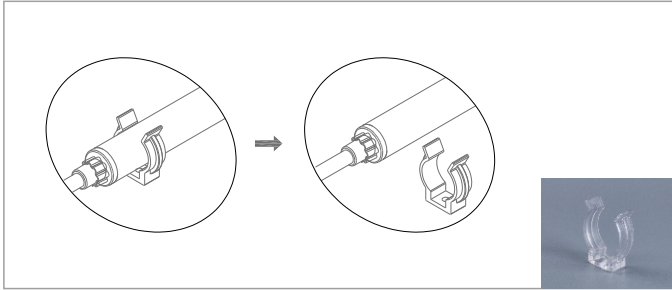

Installation

Surface mounting by bracket.