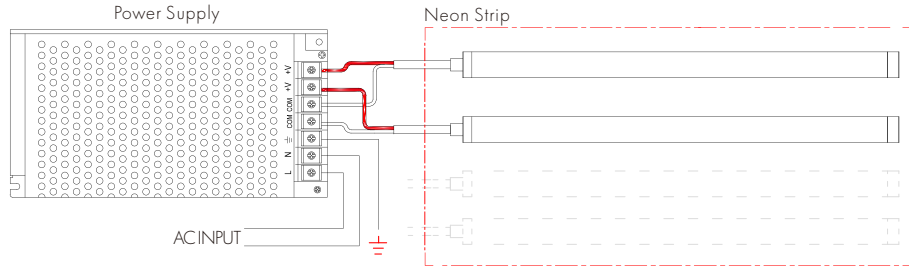

Connection

Non-Dimming Status for Single Color