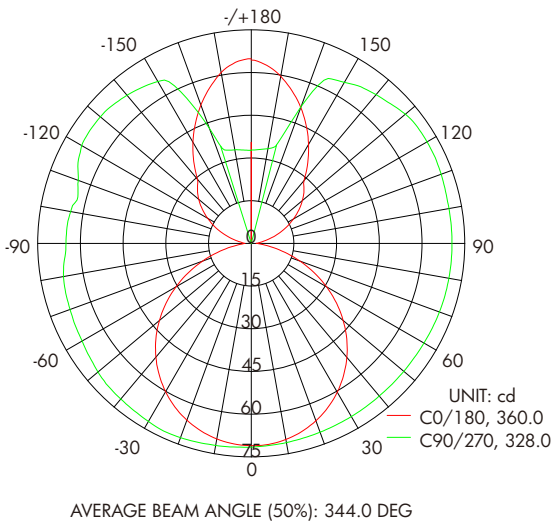

Diagram & Dimensions

Power Rear Feed

Power Rear Feed

▲ Max. Twist Angle is 360° per 1000mm[39.4in.]

Light Distribution

Flux out: 441.41m

Height	Eavg, Eavm	Angle	Diameter
1m	63.93, 181.31x	111.84deg	295.62cm
2m	15.98, 45.331x		591.24cm
3m	7.103, 20.151x		886.85cm
4m	3.996, 11.331x		1182.47cm
5m	2.557, 7.2521x		1748.09cm
6m	1.776, 5.0361x		1773.71cm
7m	1.305, 3.7001x		2069.32cm
8m	0.9989, 2.8331x		2364.94cm
9m	0.7892, 2.2381x		2660.56cm
10m	0.6393, 1.8131x		2956.18cm

Note: Curves indicate the illuminated area and the average average illumination when the luminaire is at different distance.

FNS-363, White, 4000K, CRI90

Flux out: 377.81m

Height	Eavg, Eavm	Angle	Diameter
1m	50.71, 152.11x	112.75deg	300.74cm
2m	12.68, 38.031x		601.47cm
3m	5.635, 16.901x		902.21cm
4m	3.170, 9.5071x		1202.94cm
5m	2.029, 6.0851x		1503.68cm
6m	1.409, 4.2251x		1804.41cm
7m	1.035, 3.1041x		2105.15cm
8m	0.7924, 2.3771x		2405.88cm
9m	0.6261, 1.8781x		2706.62cm
10m	0.5071, 1.5211x		3007.35cm

Note: Curves indicate the illuminated area and the average average illumination when the luminaire is at different distance.

FNS-364, CCT, 2700-6000K, CRI90

Flux out: 171.71m

Height	Eavg, Eavm	Angle	Diameter
1m	24.87, 71.561x	111.71deg	294.90cm
2m	6.218, 17.891x		589.79cm
3m	2.764, 7.9511x		884.69cm
4m	1.554, 4.4731x		1179.59cm
5m	0.9949, 2.8621x		1474.48cm
6m	0.6909, 1.9881x		1769.38cm
7m	0.5076, 1.4601x		2064.28cm
8m	0.3886, 1.1181x		2359.17cm
9m	0.3071, 0.88351x		2654.07cm
10m	0.2487, 0.71561x		2948.97cm