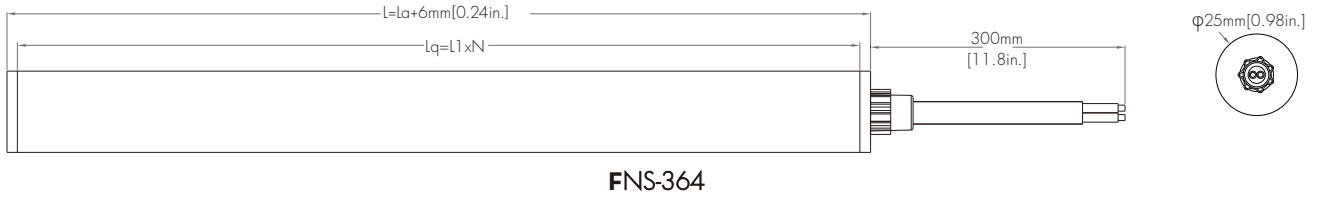

Diagram & Dimensions

Power Rear Feed

Power Rear Feed

▲ Max. Twist Angle is 360° per 1000mm[39.4in.]

Light Distribution

Flux out: 441.41m

Height	Eavg, Eavm	Angle	Diameter
1m	63.93, 181.31x	111.84deg	295.62cm
2m	15.98, 45.331x		591.24cm
3m	7.103, 20.151x		886.85cm
4m	3.996, 11.331x		1182.47cm
5m	2.557, 7.2521x		1748.09cm
6m	1.776, 5.0361x		1773.71cm
7m	1.305, 3.7001x		2069.32cm
8m	0.9989, 2.8331x		2364.94cm
9m	0.7892, 2.2381x		2660.56cm
10m	0.6393, 1.8131x		2956.18cm

Note: Curves indicate the illuminated area and the average average illumination when the luminaire is at different distance.

FNS-363, White, 4000K, CRI90

Flux out: 377.81m

Height	Eavg, Eavm	Angle	Diameter
1m	50.71, 152.11x	112.75deg	300.74cm
2m	12.68, 38.031x		601.47cm
3m	5.635, 16.901x		902.21cm
4m	3.170, 9.5071x		1202.94cm
5m	2.029, 6.0851x		1503.68cm
6m	1.409, 4.2251x		1804.41cm
7m	1.035, 3.1041x		2105.15cm
8m	0.7924, 2.3771x		2405.88cm
9m	0.6261, 1.8781x		2706.62cm
10m	0.5071, 1.5211x		3007.35cm

Note: Curves indicate the illuminated area and the average average illumination when the luminaire is at different distance.

FNS-364, CCT, 2700-6000K, CRI90

Flux out: 171.71m

Height	Eavg, Eavm	Angle	Diameter
1m	24.87, 71.561x	111.71deg	294.90cm
2m	6.218, 17.891x		589.79cm
3m	2.764, 7.9511x		884.69cm
4m	1.554, 4.4731x		1179.59cm
5m	0.9949, 2.8621x		1474.48cm
6m	0.6909, 1.9881x		1769.38cm
7m	0.5076, 1.4601x		2064.28cm
8m	0.3886, 1.1181x		2359.17cm
9m	0.3071, 0.88351x		2654.07cm
10m	0.2487, 0.71561x		2948.97cm