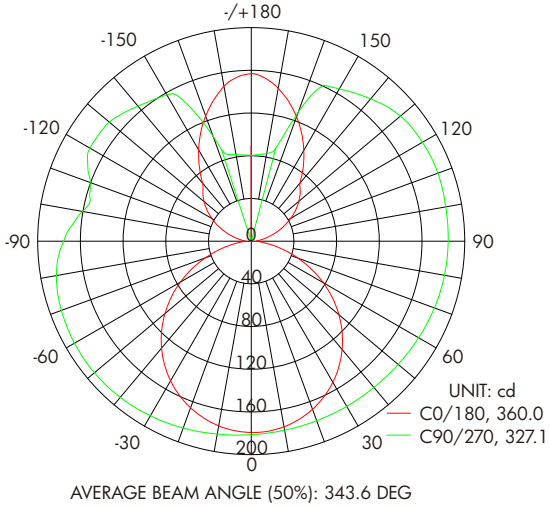

Diagram & Dimensions

Power Rear Feed

Power Rear Feed

▲ Max. Twist Angle is 360° per 1000mm[39.4in.]

Light Distribution

Flux out: 441.41m

Height	Eavg, Eavm	Angle	Diameter
1m	63.93, 181.31x	111.84deg	295.62cm
2m	15.98, 45.331x		591.24cm
3m	7.103, 20.151x		886.85cm
4m	3.996, 11.331x		1182.47cm
5m	2.557, 7.2521x		1748.09cm
6m	1.776, 5.0361x		1773.71cm
7m	1.305, 3.7001x		2069.32cm
8m	0.9989, 2.8331x		2364.94cm
9m	0.7892, 2.2381x		2660.56cm
10m	0.6393, 1.8131x		2956.18cm

Note: Curves indicate the illuminated area and the average average illumination when the luminaire is at different distance.

FNS-363, White, 4000K, CRI90

Flux out: 377.81m

Height	Eavg, Eavm	Angle	Diameter
1m	50.71, 152.11x	112.75deg	300.74cm
2m	12.68, 38.031x		601.47cm
3m	5.635, 16.901x		902.21cm
4m	3.170, 9.5071x		1202.94cm
5m	2.029, 6.0851x		1503.68cm
6m	1.409, 4.2251x		1804.41cm
7m	1.035, 3.1041x		2105.15cm
8m	0.7924, 2.3771x		2405.88cm
9m	0.6261, 1.8781x		2706.62cm
10m	0.5071, 1.5211x		3007.35cm

Note: Curves indicate the illuminated area and the average average illumination when the luminaire is at different distance.

FNS-364, CCT, 2700-6000K, CRI90

Flux out: 171.71m

Height	Eavg, Eavm	Angle	Diameter
1m	24.87, 71.561x	111.71deg	294.90cm
2m	6.218, 17.891x		589.79cm
3m	2.764, 7.9511x		884.69cm
4m	1.554, 4.4731x		1179.59cm
5m	0.9949, 2.8621x		1474.48cm
6m	0.6909, 1.9881x		1769.38cm
7m	0.5076, 1.4601x		2064.28cm
8m	0.3886, 1.1181x		2359.17cm
9m	0.3071, 0.88351x		2654.07cm
10m	0.2487, 0.71561x		2948.97cm