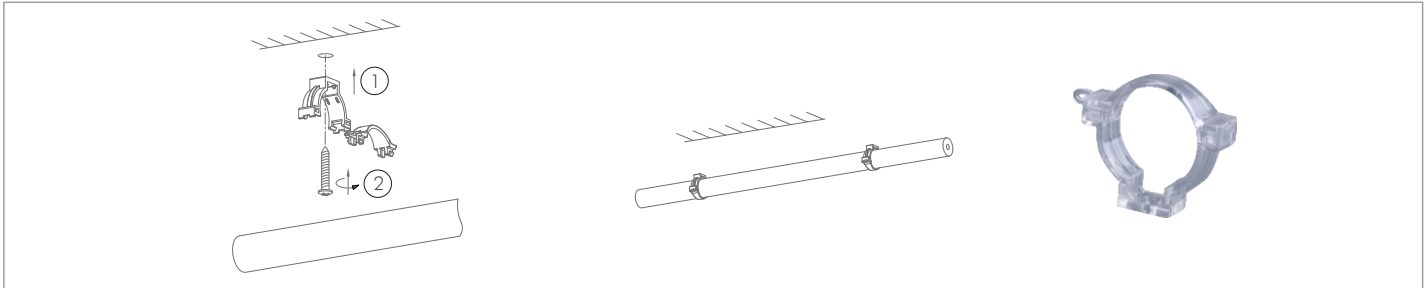

Neon SERIES | 360° Omni-Directional Tube - Static colors, TW, RGB

Application

Dual bending LED tube for decorative and ambient lighting in hotels, restaurants, retail, gyms, showrooms, kitchens and more.

Note: Curves indicate the illuminated area and the average average illumination when the luminaire is at different distance.

FNS-364, RGB

Installation

Surface mounting by bracket.

Ceiling mounting by clip.

Ceiling mounting by suspension kit.

<p>1</p> <p>① ② ③</p>	<p>2</p> <p>① ②</p>	<p>3</p> <p>① ② ③</p>	<p>4</p> <p>① ②</p>	
<p>Drill a hole and fix the sleeve to the ceiling by screw.</p>	<p>Screw in the suspension rope to the sleeve, and then adjust the rope's length.</p>	<p>Mount the clip to the suspension rope.</p>	<p>Place the neon strip into the clip, and then fasten the clip by clamping.</p>	<p>The length of suspension rope is field adjustable when pressing the sleeve as shown.</p>