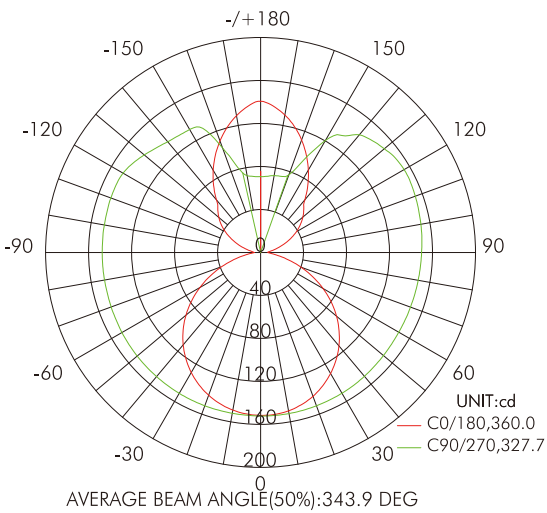

Diagram & Dimensions

Power Rear Feed

Power Rear Feed

▲ Max. Twist Angle is 360° per 1000mm[39.4in.]

Light Distribution

Flux out: 441.41m

Height	Eavg, Eavm	Angle	Diameter
1m	63.93, 181.31x	111.84deg	295.62cm
2m	15.98, 45.331x		591.24cm
3m	7.103, 20.151x		886.85cm
4m	3.996, 11.331x		1182.47cm
5m	2.557, 7.2521x		1748.09cm
6m	1.776, 5.0361x		1773.71cm
7m	1.305, 3.7001x		2069.32cm
8m	0.9989, 2.8331x		2364.94cm
9m	0.7892, 2.2381x		2660.56cm
10m	0.6393, 1.8131x		2956.18cm

Note: Curves indicate the illuminated area and the average average illumination when the luminaire is at different distance.

FNS-363, White, 4000K, CRI90

Flux out: 377.81m

Height	Eavg, Eavm	Angle	Diameter
1m	50.71, 152.11x	112.75deg	300.74cm
2m	12.68, 38.031x		601.47cm
3m	5.635, 16.901x		902.21cm
4m	3.170, 9.5071x		1202.94cm
5m	2.029, 6.0851x		1503.68cm
6m	1.409, 4.2251x		1804.41cm
7m	1.035, 3.1041x		2105.15cm
8m	0.7924, 2.3771x		2405.88cm
9m	0.6261, 1.8781x		2706.62cm
10m	0.5071, 1.5211x		3007.35cm

Note: Curves indicate the illuminated area and the average average illumination when the luminaire is at different distance.

FNS-364, CCT, 2700-6000K, CRI90

Flux out: 171.71m

Height	Eavg, Eavm	Angle	Diameter
1m	24.87, 71.561x	111.71deg	294.90cm
2m	6.218, 17.891x		589.79cm
3m	2.764, 7.9511x		884.69cm
4m	1.554, 4.4731x		1179.59cm
5m	0.9949, 2.8621x		1474.48cm
6m	0.6909, 1.9881x		1769.38cm
7m	0.5076, 1.4601x		2064.28cm
8m	0.3886, 1.1181x		2359.17cm
9m	0.3071, 0.88351x		2654.07cm
10m	0.2487, 0.71561x		2948.97cm