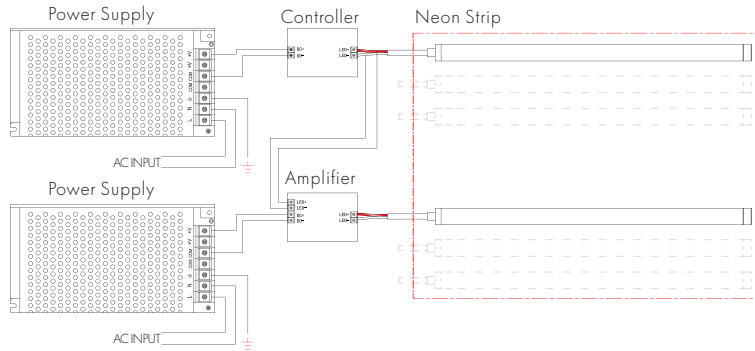

Note: Curves indicate the illuminated area and the average average illumination when the luminaire is at different distance.

FNS-364, CCT, 2700-6000K, CRI90

Flux out: 171.71m

Height	Eavg, Eavm	Angle	Diameter
1m	24.87, 71.561x	111.71deg	294.90cm
2m	6.218, 17.891x		589.79cm
3m	2.764, 7.9511x		884.69cm
4m	1.554, 4.4731x		1179.59cm
5m	0.9949, 2.8621x		1474.48cm
6m	0.6909, 1.9881x		1769.38cm
7m	0.5076, 1.4601x		2064.28cm
8m	0.3886, 1.1181x		2359.17cm
9m	0.3071, 0.88351x		2654.07cm
10m	0.2487, 0.71561x		2948.97cm

Note: Curves indicate the illuminated area and the average average illumination when the luminaire is at different distance.

FNS-364, RGB

Installation

Surface mounting by bracket.

Ceiling mounting by clip.

Ceiling mounting by suspension kit.

<p>1</p> <p>① ② ③</p>	<p>2</p> <p>① ②</p>	<p>3</p> <p>① ② ③</p>	<p>4</p> <p>① ②</p>	
<p>Drill a hole and fix the sleeve to the ceiling by screw.</p>	<p>Screw in the suspension rope to the sleeve, and then adjust the rope's length.</p>	<p>Mount the clip to the suspension rope.</p>	<p>Place the neon strip into the clip, and then fasten the clip by clamping.</p>	<p>The length of suspension rope is field adjustable when pressing the sleeve as shown.</p>

Connection

Non-Dimming Status for Single Color

Dimming Status for Single Color

CCT-Tunable Status for Dual Colors

Dimming and tuning status for RGB