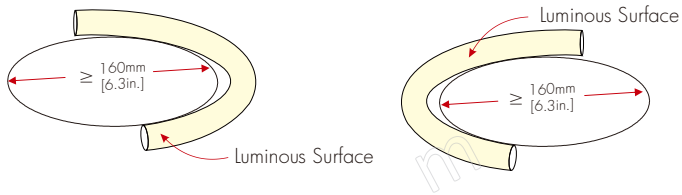

Item Number	Description	Max/Min Load	Input Voltage	Output Voltage	Dimmable	Dimensions
PS-TSLC-UNV-24V-30WDHV2	30W	30W / 3W	100-277V AC	24V DC	Yes*	6.49"L x 3.6"W x 1.02"H
PS-TSLC-UNV-24V-60WDHV2	60W	60W / 6W	100-277V AC	24V DC	Yes*	7.4"L x 3.6"W x 1.02"H
PS-TSLC-UNV-24V-96WDHV2	96W	96W / 9.6W	100-277V AC	24V DC	Yes*	8.66"L x 3.6"W x 1.61"H
PS-TSLC-UNV-24V-288WDHV2	288W (3 x 96W)	288W / 28.8W	100-277V AC	24V DC	Yes*	11.85"L x 4.25"W x 1.8"H

Diagram & Dimensions

Power Rear Feed

Power Rear Feed

▲ Max. Twist Angle is 360° per 1000mm[39.4in.]

Light Distribution

Flux out: 441.41m

Height	Eavg, Eavm	Angle	Diameter
1m	63.93, 181.31x	111.84deg	295.62cm
2m	15.98, 45.331x		591.24cm
3m	7.103, 20.151x		886.85cm
4m	3.996, 11.331x		1182.47cm
5m	2.557, 7.2521x		1748.09cm
6m	1.776, 5.0361x		1773.71cm
7m	1.305, 3.7001x		2069.32cm
8m	0.9989, 2.8331x		2364.94cm
9m	0.7892, 2.2381x		2660.56cm
10m	0.6393, 1.8131x		2956.18cm

Note: Curves indicate the illuminated area and the average average illumination when the luminaire is at different distance.

FNS-363, White, 4000K, CRI90

Flux out: 377.81m

Height	Eavg, Eavm	Angle	Diameter
1m	50.71, 152.11x	112.75deg	300.74cm
2m	12.68, 38.031x		601.47cm
3m	5.635, 16.901x		902.21cm
4m	3.170, 9.5071x		1202.94cm
5m	2.029, 6.0851x		1503.68cm
6m	1.409, 4.2251x		1804.41cm
7m	1.035, 3.1041x		2105.15cm
8m	0.7924, 2.3771x		2405.88cm
9m	0.6261, 1.8781x		2706.62cm
10m	0.5071, 1.5211x		3007.35cm

Note: Curves indicate the illuminated area and the average average illumination when the luminaire is at different distance.

FNS-364, CCT, 2700-6000K, CRI90

Flux out: 171.71m

Height	Eavg, Eavm	Angle	Diameter
1m	24.87, 71.561x	111.71deg	294.90cm
2m	6.218, 17.891x		589.79cm
3m	2.764, 7.9511x		884.69cm
4m	1.554, 4.4731x		1179.59cm
5m	0.9949, 2.8621x		1474.48cm
6m	0.6909, 1.9881x		1769.38cm
7m	0.5076, 1.4601x		2064.28cm
8m	0.3886, 1.1181x		2359.17cm
9m	0.3071, 0.88351x		2654.07cm
10m	0.2487, 0.71561x		2948.97cm