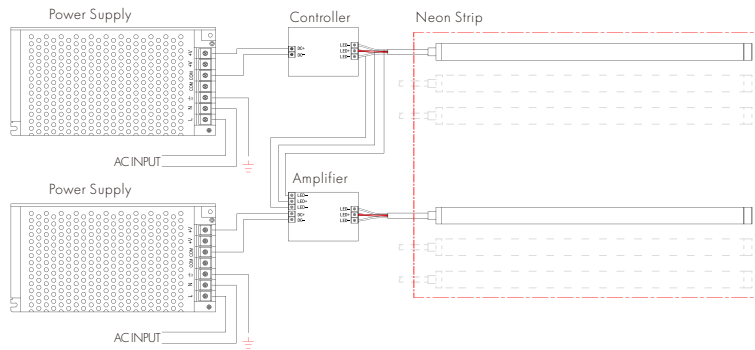

Note: Curves indicate the illuminated area and the average average illumination when the luminaire is at different distance.

FNS-364, RGB

Installation

Surface mounting by bracket.

Ceiling mounting by clip.

Ceiling mounting by suspension kit.

<p>1</p> <p>① ② ③</p>	<p>2</p> <p>① ②</p>	<p>3</p> <p>① ② ③</p>	<p>4</p> <p>① ②</p>	
<p>Drill a hole and fix the sleeve to the ceiling by screw.</p>	<p>Screw in the suspension rope to the sleeve, and then adjust the rope's length.</p>	<p>Mount the clip to the suspension rope.</p>	<p>Place the neon strip into the clip, and then fasten the clip by clamping.</p>	<p>The length of suspension rope is field adjustable when pressing the sleeve as shown.</p>

Connection

Non-Dimming Status for Single Color

Dimming Status for Single Color

CCT-Tunable Status for Dual Colors

Dimming and tuning status for RGB