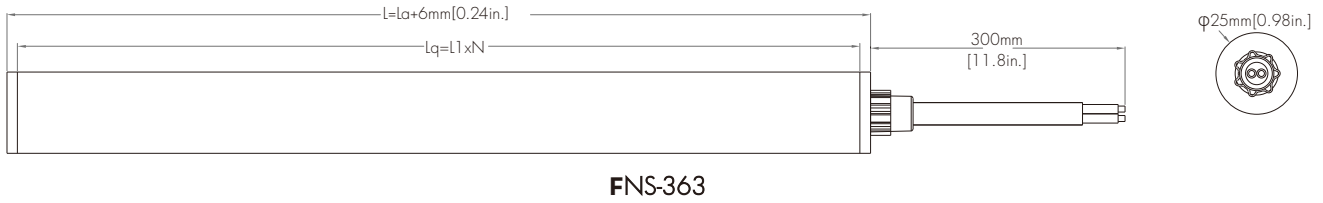

Easily customizable precut in the factory, the FNS-360 can be used in many different applications and can be fabricated to the specifications of your project.

Specifications and Performance

	STATIC WHITE	TUNABLE WHITE	RGB
Watts per Foot	5.49	5.49	5.49
Max Run Length	16.4ft	16.4ft	16.4ft
Cuttable (<i>factory cut only</i>)	1.97"	1.04"	3.94"
Lumens per Foot	490lm	393lm	220lm
Lumens per Watt	90lm/w	72lm/w	220lm/w
LEDs Per Foot	292	370	384
Input Voltage	24vdc		
Beam Spread	360°		
CRI	90+		
LED Lifespan	L70 ≥50,000 @ T _c ≤ 65		
Dimming	PWM		
Dimensions	0.98"		
CCT	2700k, 3000k, 4000k, 5000k, 6000k, TW, RGB		
Operating Temp	-4°F to 113°F (-20°C to 45°C)		
Ambient Temp	-4°F to 140°F (-20°C to 60°C)		
Environment	IP67		
Warranty	5 Year		
Certifications	CE, UL, RoHS,		

Diagram & Dimensions

Power Rear Feed

Power Rear Feed

▲ Max. Twist Angle is 360° per 1000mm[39.4in.]

Light Distribution

Flux out: 441.41m

Height	Eavg, Eavm	Angle	Diameter
1m	63.93, 181.31x	111.84deg	295.62cm
2m	15.98, 45.331x		591.24cm
3m	7.103, 20.151x		886.85cm
4m	3.996, 11.331x		1182.47cm
5m	2.557, 7.2521x		1748.09cm
6m	1.776, 5.0361x		1773.71cm
7m	1.305, 3.7001x		2069.32cm
8m	0.9989, 2.8331x		2364.94cm
9m	0.7892, 2.2381x		2660.56cm
10m	0.6393, 1.8131x		2956.18cm

Note: Curves indicate the illuminated area and the average average illumination when the luminaire is at different distance.

FNS-363, White, 4000K, CRI90

Flux out: 377.81m

Height	Eavg, Eavm	Angle	Diameter
1m	50.71, 152.11x	112.75deg	300.74cm
2m	12.68, 38.031x		601.47cm
3m	5.635, 16.901x		902.21cm
4m	3.170, 9.5071x		1202.94cm
5m	2.029, 6.0851x		1503.68cm
6m	1.409, 4.2251x		1804.41cm
7m	1.035, 3.1041x		2105.15cm
8m	0.7924, 2.3771x		2405.88cm
9m	0.6261, 1.8781x		2706.62cm
10m	0.5071, 1.5211x		3007.35cm