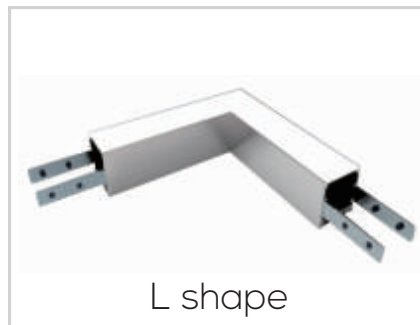

Office Recessed Mounting Channel

Aluminum Channel for Flexible LED Strip

ORM-197

Specifications

- Material: Anodized Aluminum 6063
- Color: Silver / Black / White
- Cover: Regular PC diffuser (milky / transparent / black)
- Width*Height: 50*35mm [1.97*1.38in.]
- Max. Length: Profile 3M [9.84ft.], cover 20M[65.6ft.]
- End cap: 2pcs/unit (1 pc with hole, 1 pc without hole)
- Clip/Screw: 2pcs/M [2pcs/39.4in.]
- Match Strip Width: 15/20mm [0.59/0.79in.] 2-rows
- Linear LED Density@milky cover: ≥ 120 LED/M/Row [36LED/ft.]
- Light Output Rate of Finished Product: 40-50%
- Length of Finished Product: Strip Length+20mm [0.79in.]

Aluminum Channel for Flexible LED Strip

ORM-
197

Connection Options

Office Recessed Mounting Channel

Aluminum Channel for Flexible LED Strip

ORM-
197

Aluminum Options

Silver