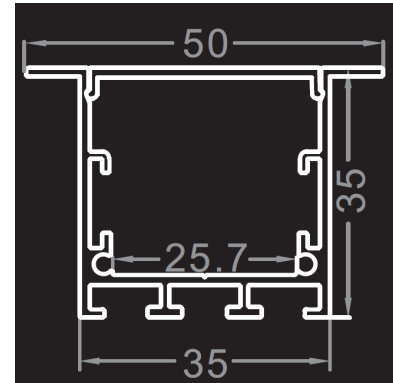

Office Recessed Mounting Channel

Aluminum Channel for Flexible LED Strip

ORM-197

Specifications

- Material: Anodized Aluminum 6063
- Color: Silver / Black / White
- Cover: Regular PC diffuser (milky / transparent / black)
- Width*Height: 50*35mm [1.97*1.38in.]
- Max. Length: Profile 3M [9.84ft.], cover 20M[65.6ft.]
- End cap: 2pcs/unit (1 pc with hole, 1 pc without hole)
- Clip/Screw: 2pcs/M [2pcs/39.4in.]
- Match Strip Width: 15/20mm [0.59/0.79in.] 2-rows
- Linear LED Density@milky cover: ≥ 120 LED/M/Row [36LED/ft.]
- Light Output Rate of Finished Product: 40-50%
- Length of Finished Product: Strip Length+20mm [0.79in.]

Part Number

MODEL	CHANNEL FINISH	LENS	QUANTITY
ORM-197 Office Recessed Channel	WH White SI Silver BK Black	C Clear Lens F Frosted Lens M Milky Lens	39 Available in 1 meter (39") increments

Office Recessed Mounting Channel