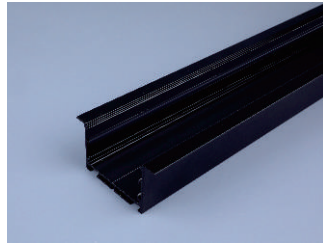

Office Recessed Mounting Channel

Aluminum Channel for Flexible LED Strip

ORM-197

Specifications

- Material: Anodized Aluminum 6063
- Color: Silver / Black / White
- Cover: Regular PC diffuser (milky / transparent / black)
- Width*Height: 50*35mm [1.97*1.38in.]
- Max. Length: Profile 3M [9.84ft.], cover 20M[65.6ft.]
- End cap: 2pcs/unit (1 pc with hole, 1 pc without hole)
- Clip/Screw: 2pcs/M [2pcs/39.4in.]
- Match Strip Width: 15/20mm [0.59/0.79in.] 2-rows
- Linear LED Density@milky cover: ≥ 120 LED/M/Row [36LED/ft.]
- Light Output Rate of Finished Product: 40-50%
- Length of Finished Product: Strip Length+20mm [0.79in.]

Part Number

MODEL	CHANNEL FINISH	LENS	QUANTITY
ORM-197 Office Recessed Channel	WH White SI Silver BK Black	C Clear Lens F Frosted Lens M Milky Lens	39 Available in 1 meter (39") increments

Office Recessed Mounting Channel

Aluminum Channel for Flexible LED Strip

ORM-
197

Connection Options

Office Recessed Mounting Channel

Aluminum Channel for Flexible LED Strip

ORM-
197

Aluminum Options

Silver