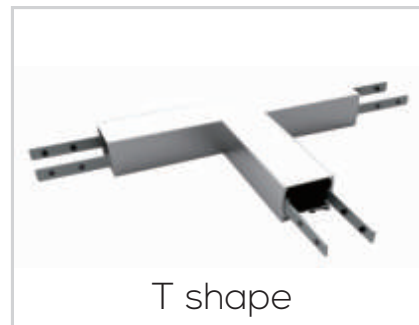

Office Recessed Mounting Channel

Aluminum Channel for Flexible LED Strip

ORM-
197

Connection Options