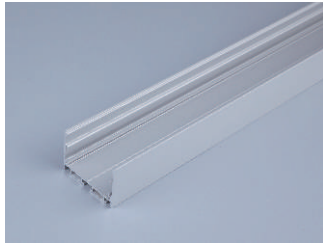

Office Recessed Mounting Channel

Aluminum Channel for Flexible LED Strip

ORM-197

Specifications

- Material: Anodized Aluminum 6063
- Color: Silver / Black / White
- Cover: Regular PC diffuser (milky / transparent / black)
- Width*Height: 50*35mm [1.97*1.38in.]
- Max. Length: Profile 3M [9.84ft.], cover 20M[65.6ft.]
- End cap: 2pcs/unit (1 pc with hole, 1 pc without hole)
- Clip/Screw: 2pcs/M [2pcs/39.4in.]
- Match Strip Width: 15/20mm [0.59/0.79in.] 2-rows
- Linear LED Density@milky cover: ≥ 120 LED/M/Row [36LED/ft.]
- Light Output Rate of Finished Product: 40-50%
- Length of Finished Product: Strip Length+20mm [0.79in.]

Part Number

MODEL	CHANNEL FINISH	LENS	QUANTITY
ORM-197 Office Recessed Channel	WH White SI Silver BK Black	C Clear Lens F Frosted Lens M Milky Lens	39 Available in 1 meter (39") increments

Office Recessed Mounting Channel

Aluminum Channel for Flexible LED Strip

ORM-
197

Connection Options

Office Recessed Mounting Channel

Aluminum Channel for Flexible LED Strip

ORM-
197

Aluminum Options

Silver