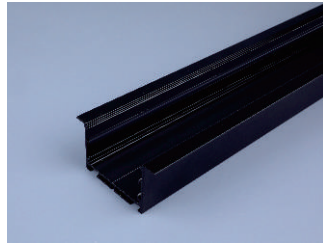

## Specifications

- Material: Anodized Aluminum 6063
- Color: Silver / Black / White
- Cover: Regular PC diffuser (milky / transparent / black)
- Width\*Height: 35\*35mm [1.38\*1.38in.]
- Max. Length: Profile 3M [9.84ft.], cover 20M[65.6ft.]
- End cap: 2pcs/unit (1 pc with hole, 1 pc without hole)
- Clip/Screw: 2pcs/M [2pcs/39.4in.]
- Match Strip Width: 15/20mm [0.59/0.79in.]2-rows
- Linear LED Density@milky cover: ≥ 120LED/M/Row [36LED/ft.]
- Light Output Rate of Finished Product: 40-50%
- Length of Finished Product: Strip Length+13mm [0.51in.]

# Office Suspended Mounting Channel

Aluminum Channel for Flexible LED Strip

OS-  
138

## Aluminum Options

Silver

Black

White