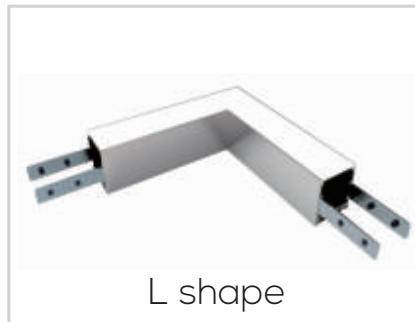

Office Suspended Mounting Channel

Aluminum Channel for Flexible LED Strip

OS-
138

Connection Options