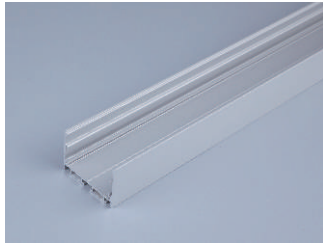

Office Suspended Mounting Channel

Aluminum Channel for Flexible LED Strip

OS-
138

Aluminum Options

Silver