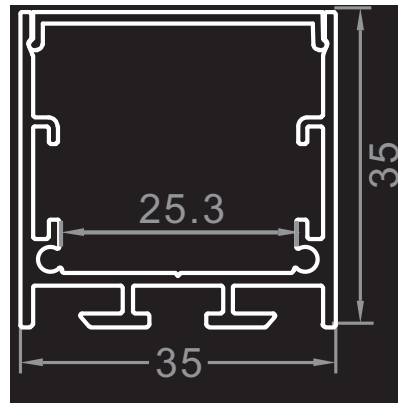

# Office Suspended Mounting Channel

Aluminum Channel for Flexible LED Strip

OS-138

## Specifications

- Material: Anodized Aluminum 6063
- Color: Silver / Black / White
- Cover: Regular PC diffuser (milky / transparent / black)
- Width\*Height: 35\*35mm [1.38\*1.38in.]
- Max. Length: Profile 3M [9.84ft.], cover 20M[65.6ft.]
- End cap: 2pcs/unit (1 pc with hole, 1 pc without hole)
- Clip/Screw: 2pcs/M [2pcs/39.4in.]
- Match Strip Width: 15/20mm [0.59/0.79in.]2-rows
- Linear LED Density@milky cover: ≥ 120LED/M/Row [36LED/ft.]
- Light Output Rate of Finished Product: 40-50%
- Length of Finished Product: Strip Length+13mm [0.51in.]