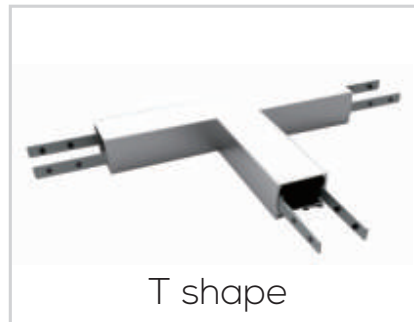

Office Suspended Mounting Channel

Aluminum Channel for Flexible LED Strip

OS-
138

Connection Options