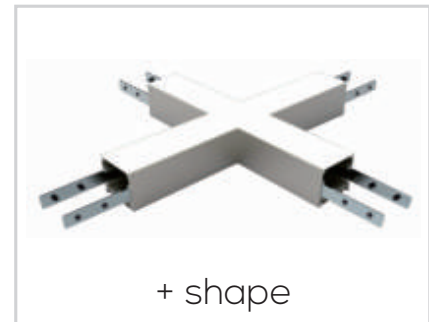

Office Suspended Mounting Channel

Aluminum Channel for Flexible LED Strip

OS-
138

Connection Options