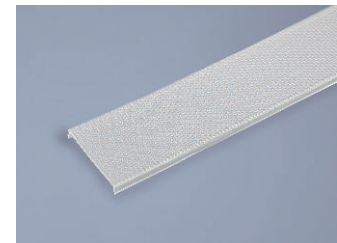

Prismatic Transmission: 83%
For Anti-glare (UGR < 19 optional)