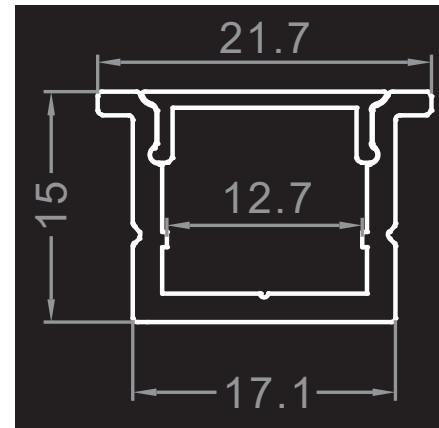

Regular Recessed Mounting Channel

Aluminum Channel for Flexible LED Strip

RRM-
8367

Specifications

- Material: Anodized Aluminum 6063
- Color: Silver / Black / White
- Cover: Regular PC diffuser (milky / transparent / black)
- Width*Height: 25*15.3mm [0.98*0.6in.]
- Max. Length: Profile 3M [9.84ft.], cover 20M[65.6ft.]
- End cap: 2pcs/unit (1 pc with hole, 1 pc without hole)
- Clip/Screw: 2pcs/M [2pcs/39.4in.]
- Match Strip Width: 8/10/12mm [0.31/0.39/0.47in.]
- Linear LED Density@milky cover: ≥ 120LED/M/Row [36LED/ft.]
- Light Output Rate of Finished Product: 40-50%
- Length of Finished Product: Strip Length+22mm [0.87in.]

Part Number

U \ - O	# = ° VV - 07 @ @ =	Q Vo	j y ° Vu @
kdJ Regular Recessed Mount Channel	‡ = @ " M White Silver Black	# 7 U Clear Lens Frosted Lens Milky Lens	39 Available in 1 meter (39") increments