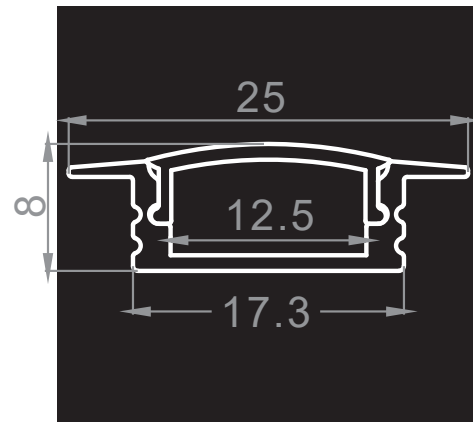

Regular Recessed Mounting Channel

Aluminum Channel for Flexible LED Strip

RRM-9831

Specifications

- Material: Anodized Aluminum 6063
- Color: Silver / Black / White
- Cover: Regular PC diffuser (milky / transparent / black)
- Width*Height: 25*8.0mm [0.98*0.31in.]
- Max. Length: Profile 3M [9.84ft.], cover 20M[65.6ft.]
- End cap: 2pcs/unit (1pc with hole, 1pc without hole)
- Clip/Screw: 2pcs/M [2pcs/39.4in.]
- Match Strip Width: 8/10/12mm [0.31/0.39/0.47in.]
- Linear LED Density@milky cover: ≥240LED/M/Row [73LED/ft.]
- Light Output Rate of Finished Product: 60-70%
- Length of Finished Product: Strip Length+22mm [0.87in.]

STATIC	RGBW	TW	LED STRIP #	PRODUCT WIDTH	
✓			ULHE-9519S	0.32" (8mm)	IP20
✓			ULHE-9522S	0.32" (8mm)	IP20
✓			HEFC-9687S	0.32" (8mm)	IP20
✓			OSMV-FE62S	0.32" (8mm)	IP20
✓			TDFP-414S	0.32" (8mm)	IP54
✓			ULPS-9033S	0.39" (10mm)	IP20
✓			HEFC-9677S	0.39" (10mm)	IP20
✓			ULHE-9561S	0.39" (10mm)	IP20
✓			HEP-L624S	0.39" (10mm)	IP20
	✓		CMLP-9688S	0.39" (10mm)	IP20
		✓	TUNE-LN28S	0.39" (10mm)	IP20
		✓	HEFC-9678S	0.39" (10mm)	IP20
	✓		PCS-FE70S	0.39" (10mm)	IP67
✓			OSMV-FE62S	0.39" (10mm)	IP65
			SRLT-FK76S	0.39" (10mm)	IP67 +
✓			HEHD-4LD97S	0.39" (10mm)	IP67 +
✓			HEHD-8LD97S	0.39" (10mm)	IP67 +
✓			HEHD-15LD97S	0.39" (10mm)	IP67 +
✓			TDFP-468S	0.39" (10mm)	IP67 +
✓			TDFP-172S	0.39" (10mm)	IP67 +
✓			ULHE-9519S	0.39" (10mm)	IP65/ IP67plus/ IP68
✓			ULHE-9522S	0.39" (10mm)	IP65/ IP67plus/ IP68
✓			HEFC-9687S	0.39" (10mm)	IP65/ IP67plus/ IP68
✓			ULHE-9561S	0.47" (12mm)	IP65/ IP67plus/ IP68
✓			ULPS-LN21S	0.47" (12mm)	IP20
		✓	DTWP-LN27S	0.47" (12mm)	IP20
	✓		CMLP-8707S	0.47" (12mm)	IP20
			CMLP-FE78S	0.47" (12mm)	IP20
	✓		CMLP-9023S	0.47" (12mm)	IP20
✓			HEPS-L642S	0.47" (12mm)	IP65/ IP67plus/ IP68
✓			HEFC-9677S	0.47" (12mm)	IP65/ IP67plus/ IP68
✓			ULPS-9033S	0.47" (12mm)	IP65/ IP67plus/ IP68