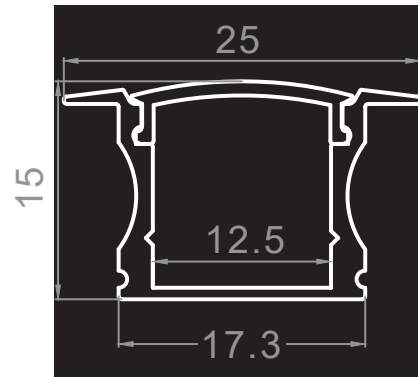

Regular Recessed Mounting Channel

Aluminum Channel for Flexible LED Strip

RRM-9860

Installation Diagram

Specifications

- Material: Anodized Aluminum 6063
- Color: Silver / Black / White
- Cover: Regular PC diffuser (milky / transparent / black)
- Width*Height: 25*15.3mm [0.98*0.6in.]
- Max. Length: Profile 3M [9.84ft.], cover 20M[65.6ft.]
- End cap: 2pcs/unit (1 pc with hole, 1 pc without hole)
- Clip/Screw: 2pcs/M [2pcs/39.4in.]
- Match Strip Width: 8/10/12mm [0.31/0.39/0.47in.]
- Linear LED Density@milky cover: ≥ 120LED/M/Row [36LED/ft.]
- Light Output Rate of Finished Product: 40-50%
- Length of Finished Product: Strip Length+22mm [0.87in.]