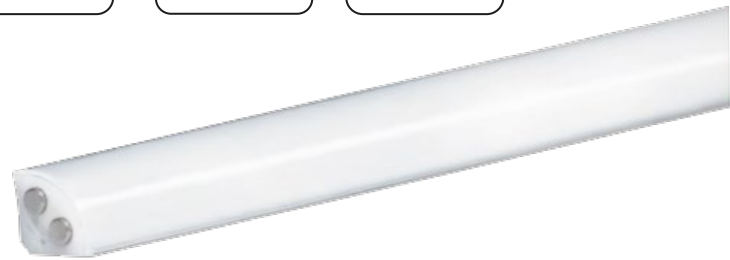

Connected and powered through magnetic connections, this 24v fixture produces an intense, fluid glow without pixelation. Applications include under cabinet, shelf, kick-toe, and areas where space is limited.

 **Model**
JB36

 **Control**
0-10v dimming

 **Fixture Lengths**
5", 7", 12", 17",
19", 24", 36", 48"

 **Lumens**
420 lm/ft.

 **Watts**
6 w/ft.

 **Power**
24v

 **Beam Angles**
120°

SB18 Series - Indirect or Direct Illumination

A 24v compact fixture designed to produce an even, non-pixelated fluid glow. Illuminate under cabinet, shelf, kick-toe, and in areas where space is limited.

 **Model**
SB18

 **Control**
0-10v dimming

 **Fixture Lengths**
5", 7", 12", 17",
19", 24", 36", 48"