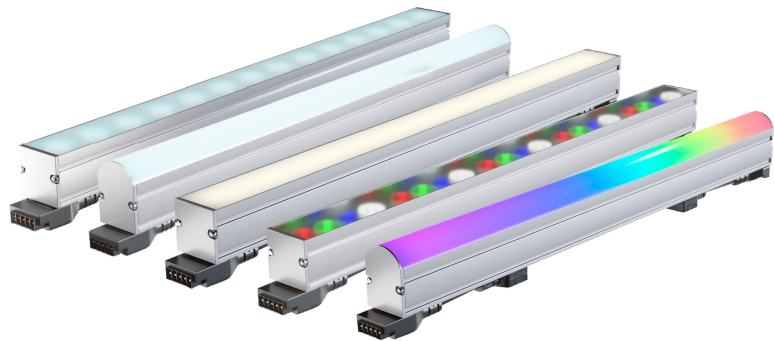

STATIC COLORS

Model Static HB3014i	Model Static HB3014iR	Model Static HB308i	Model Static flat frosted: HB3024i
Control 0-10v	Fixture Lengths 12", 24", 36", 48"	Lumens 486-700 lm/ft.	
Watts 4.4 w/ft.	Power 100-277v